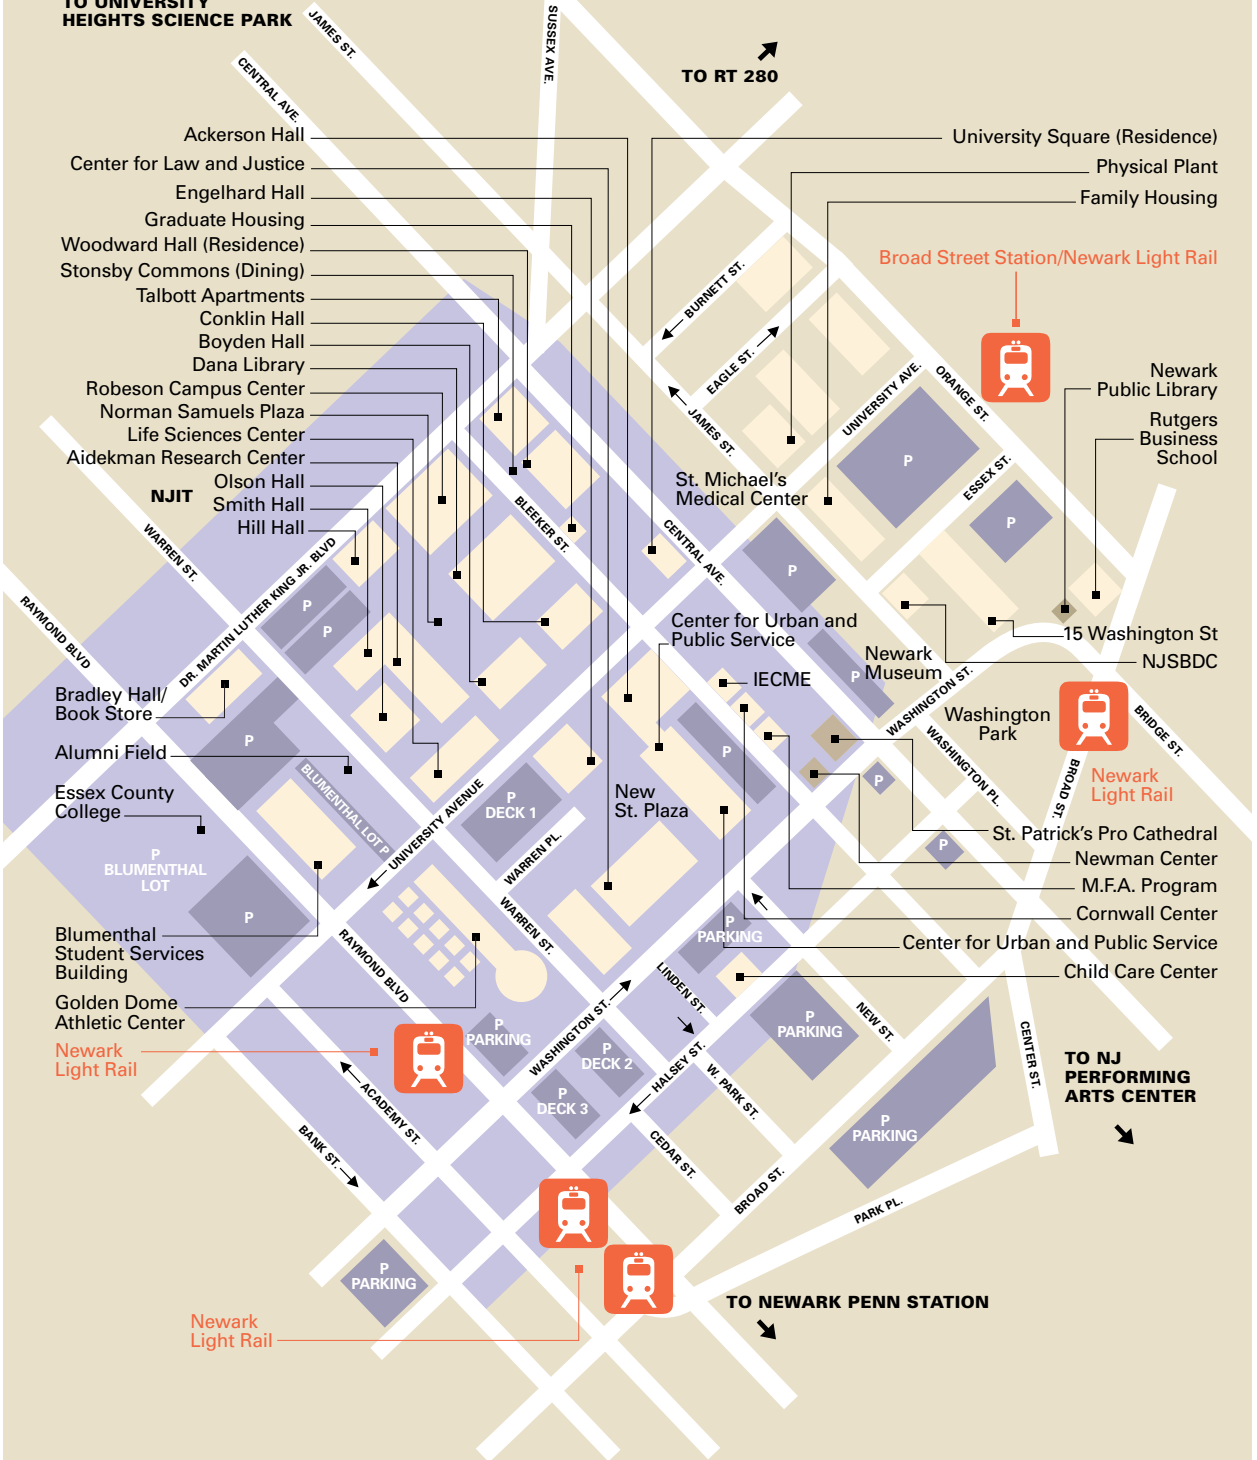

Rutgers University–Newark

TO UNIVERSITY
HEIGHTS SCIENCE PARK

TO RT 280

NJIT

Broad Street Station/Newark Light Rail

Newark Light Rail

TO NJ
PERFORMING
ARTS CENTER

Newark
Light Rail

TO NEWARK PENN STATION